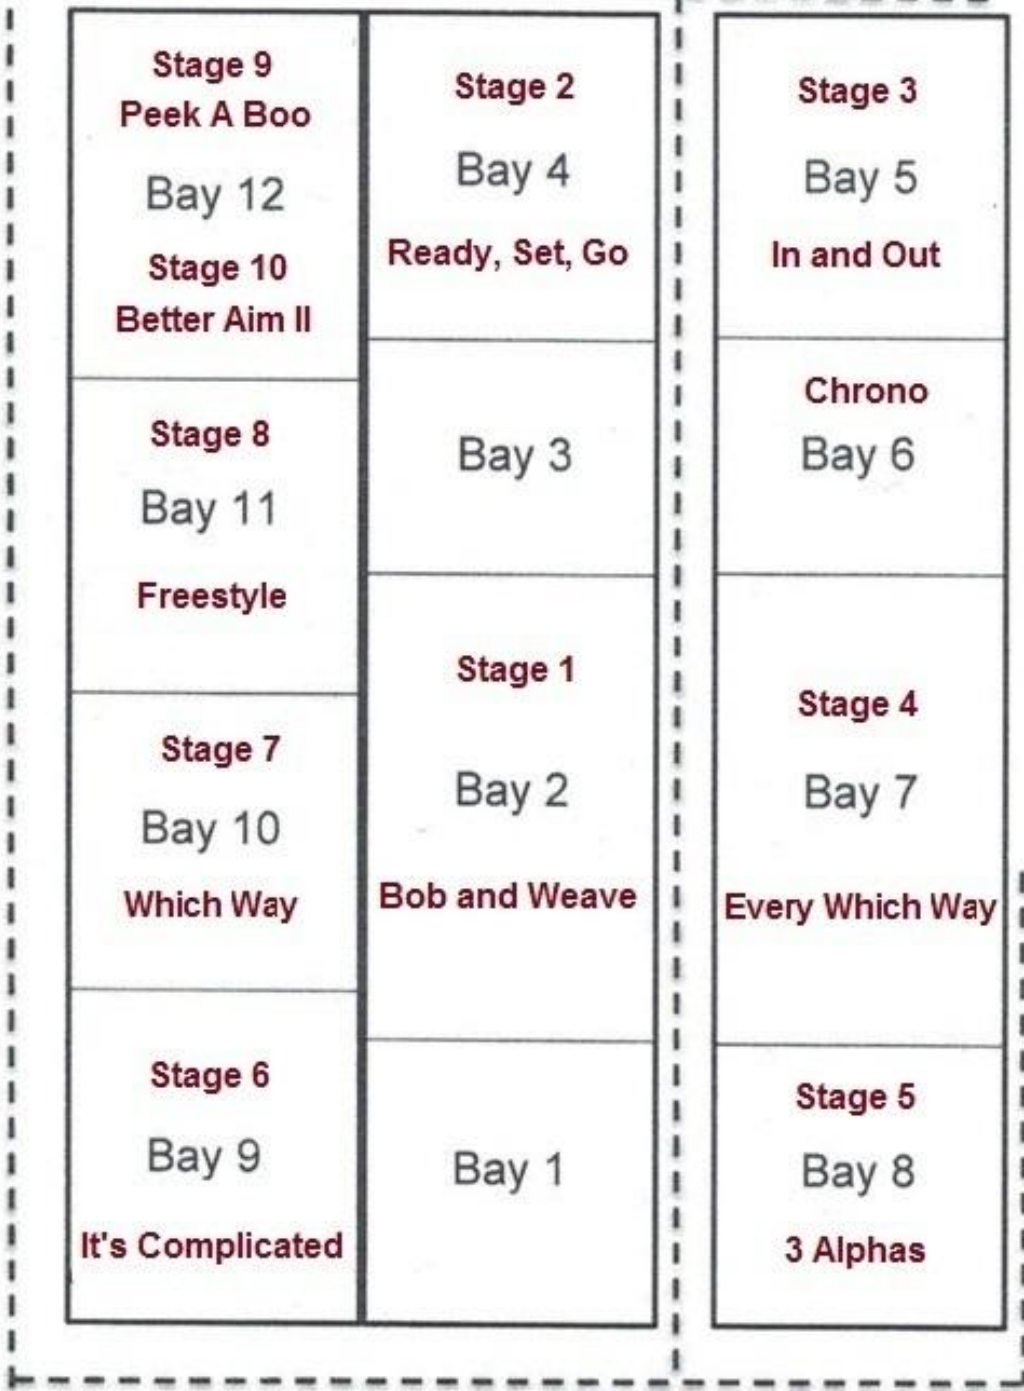

Vendor & Staff Parking

Registration / Vendor Area

Competitor Parking –
Cars ONLY

Storage

Handicap
Parking ONLY