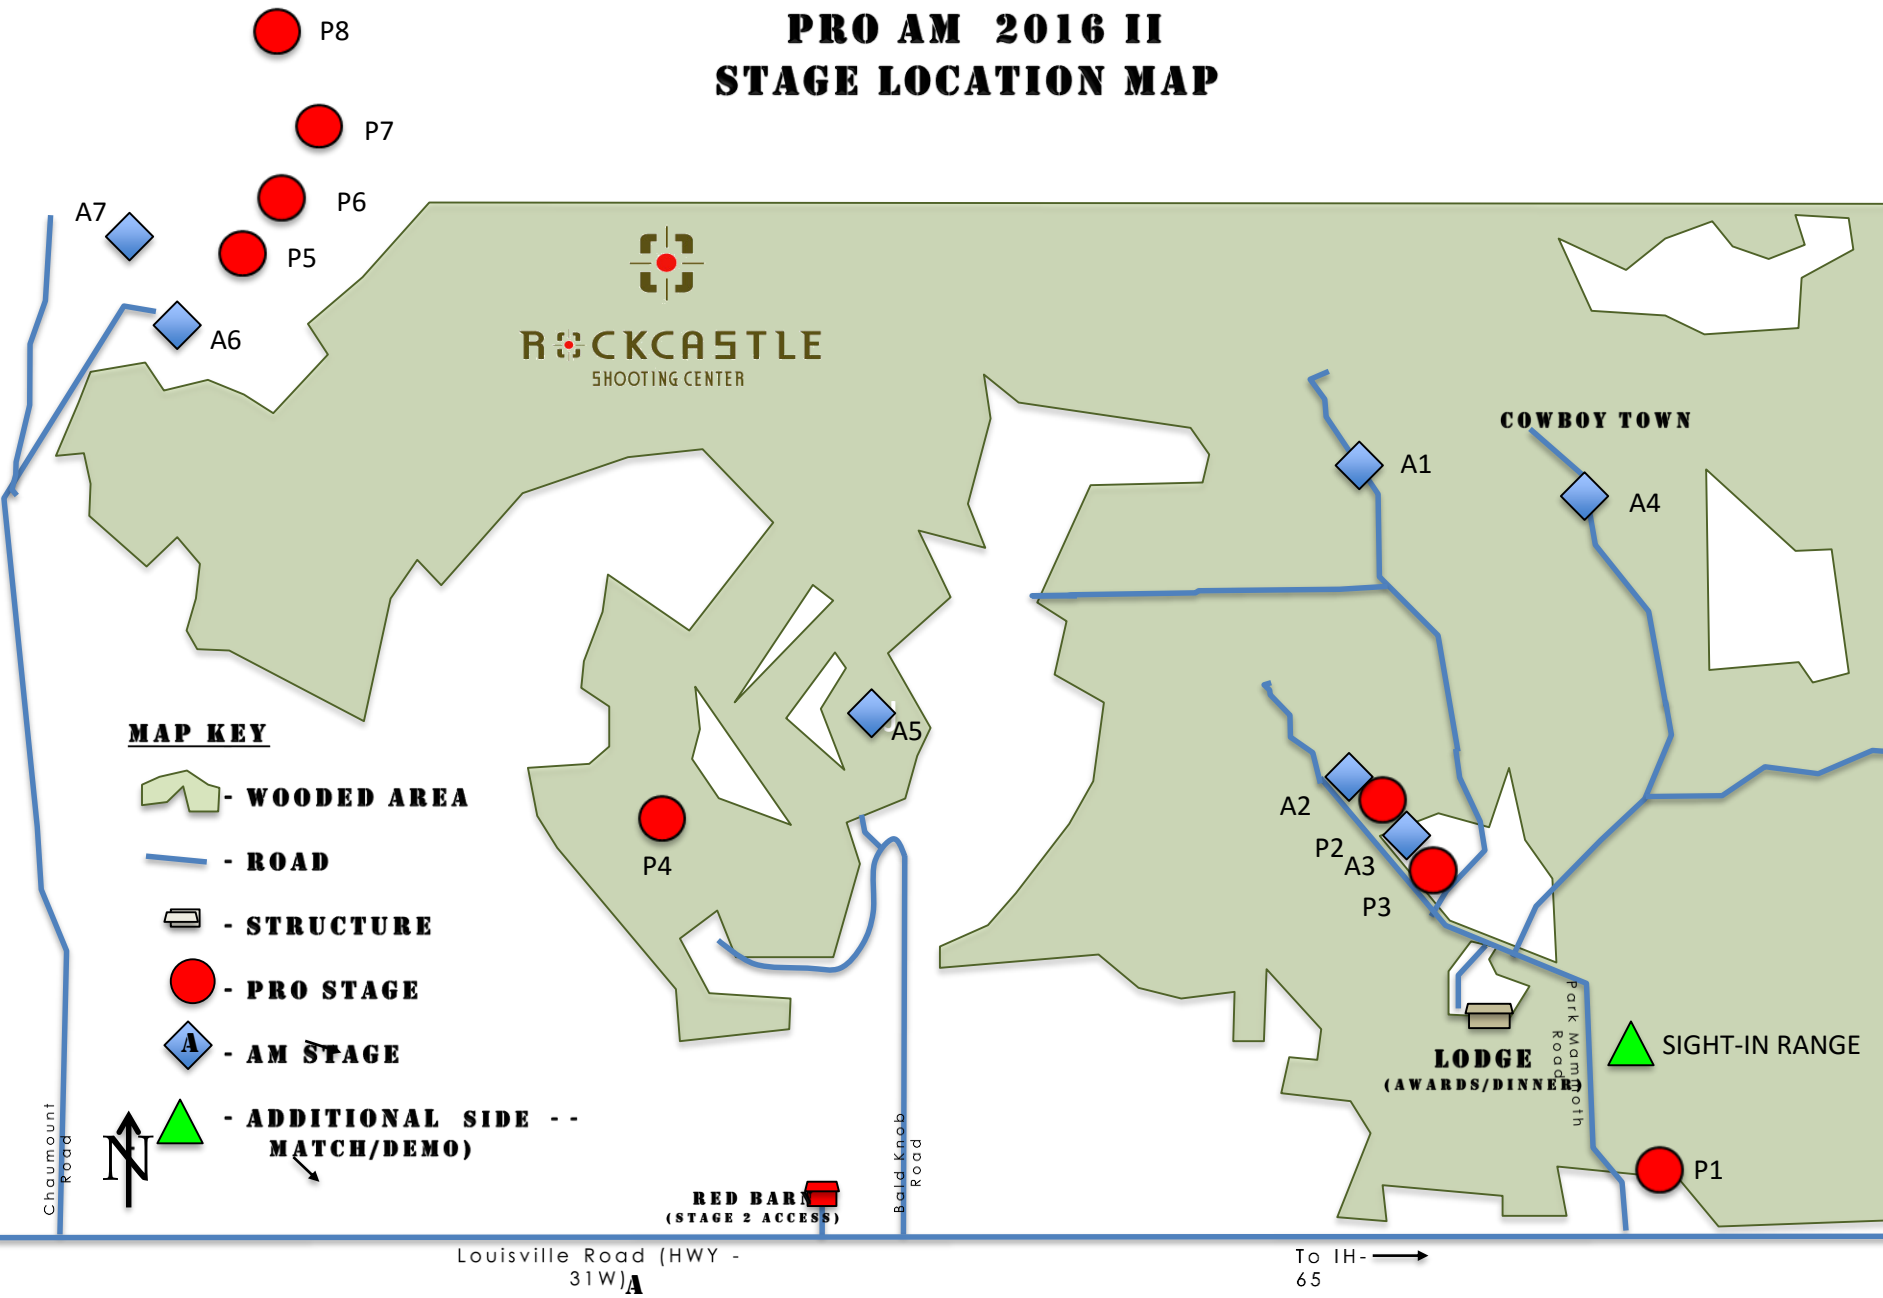

PRO AM 2016 II STAGE LOCATION MAP

MAP KEY

-  - **WOODED AREA**
-  - **ROAD**
-  - **STRUCTURE**
-  - **PRO STAGE**
-  - **AM STAGE**
-  - **ADDITIONAL SIDE - - MATCH/DEMO**

RED BAR
(STAGE 2 ACCESS)

Louisville Road (HWY - 31W) **A**

To IH-65 