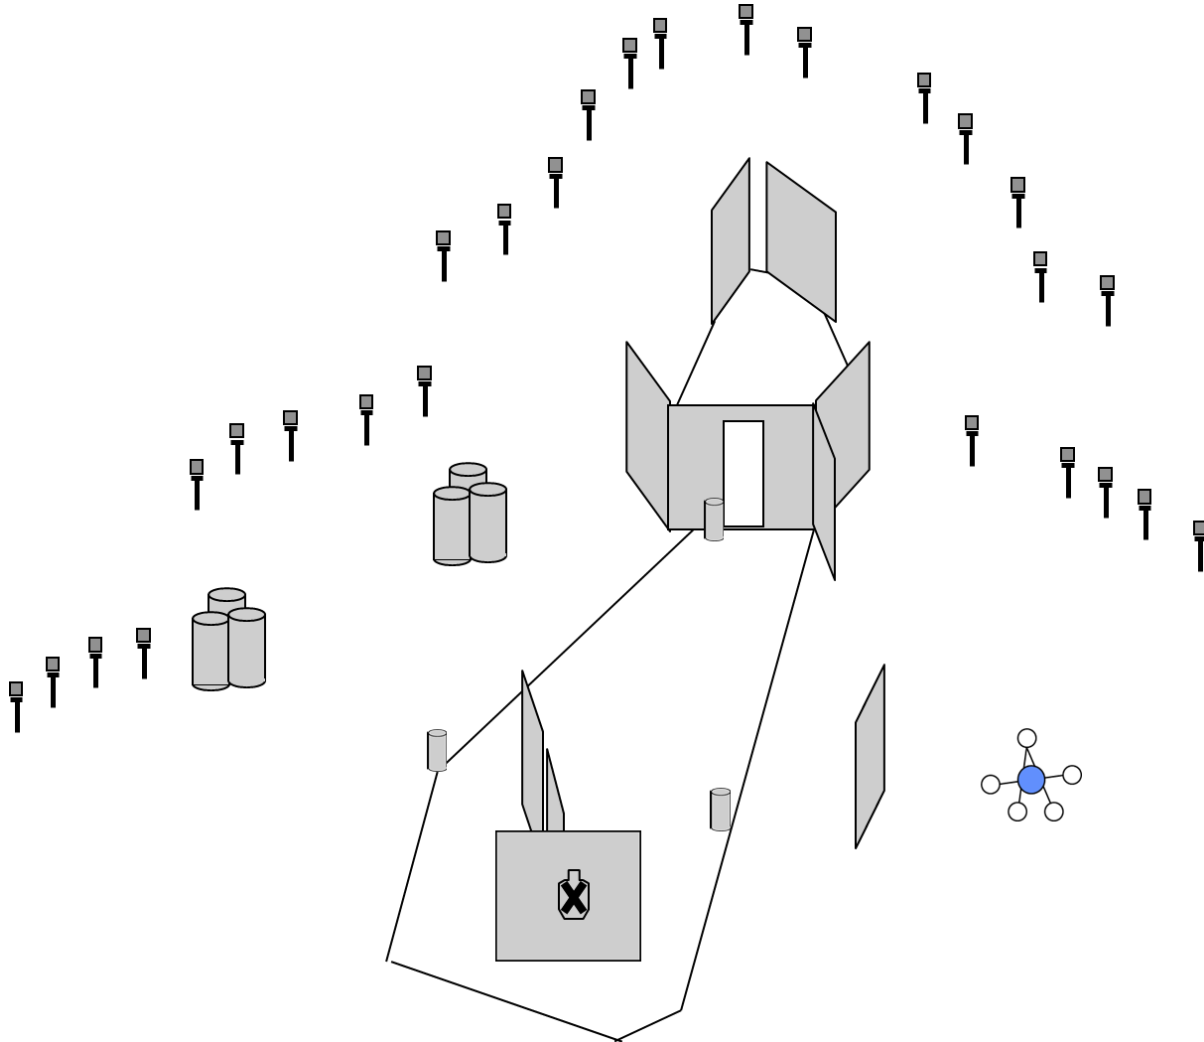

# \* Pro 3 "LIKE A BELL" \*

**RULES:** ProAm IMG Rules

a3

**COURSE DESIGNER:**

**START POSITION:** Standing with loaded handgun holstered. The loaded shotgun may be at low ready or muzzle down in a dump barrel.

### STAGE PROCEDURE

On signal engage plates with handgun and shotgun. Both the handgun and shotgun must be used to engage plates. Two procedural for failure to use both firearms. The firearm in use must be grounded muzzle down one per barrel/box prior to retrieving next firearm. Engage all tgts respecting fault lines.

All walls, doors, barrels, snow fence walls are hardcover from the ground up unless otherwise specified.

### SCORING

**SCORING: ProAm IMG rules**

**TARGETS:** 27 Plates  
- 1 STAR(5plates)  
-

**SCORED HITS: ???...YES**

**START-STOP:** Audible - Last shot

**PENALTIES:** IMG

BAY: bay

RO NOTES: