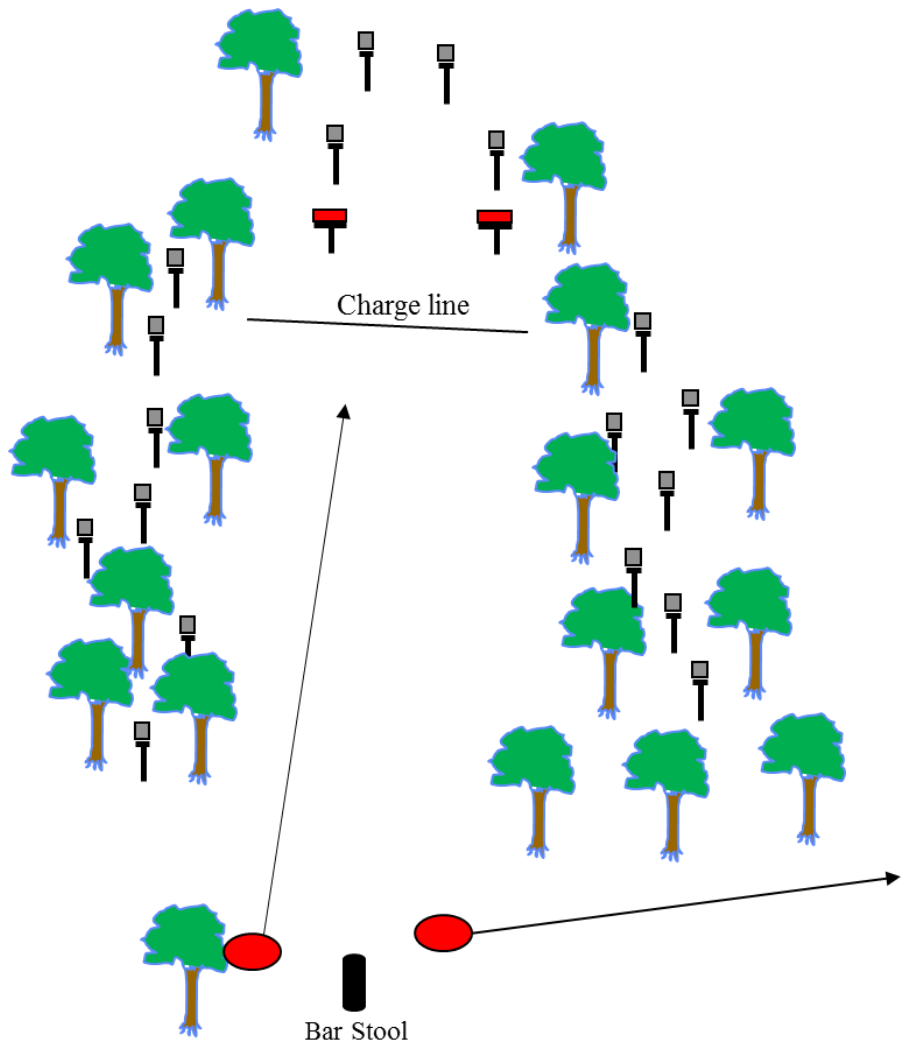

* AM 1 "HEY NORM !!!" *

RULES: ProAm IMG Rules

p1

COURSE DESIGNER:

START POSITION: Seated on barstool with loaded shotgun at low ready	
<p style="text-align: center;">STAGE PROCEDURE</p> <p>On signal engage aerial clays while seated on barstool only and engage plates as visible respecting fault lines.</p> <p>The first aerial clay will launch approximately 1 second after the beep. The remaining four clays will launch at ~ 2 second intervals from alternating traps for a total of 5 clays. Misses on aerial clays are 5 second each and FTE penalties do not apply to the aerial clays only.</p>	<p style="text-align: center;">SCORING</p> <p>SCORING: ProAm IMG rules</p> <p>TARGETS: 18 Plates</p> <ul style="list-style-type: none"> - 5 aerial clays - 2 no-shoot plates <p>SCORED HITS: YES</p> <p>START-STOP: Audible - Last shot</p> <p>PENALTIES: IMG</p>

BAY: Bathhouse	RO NOTES:
-----------------------	------------------